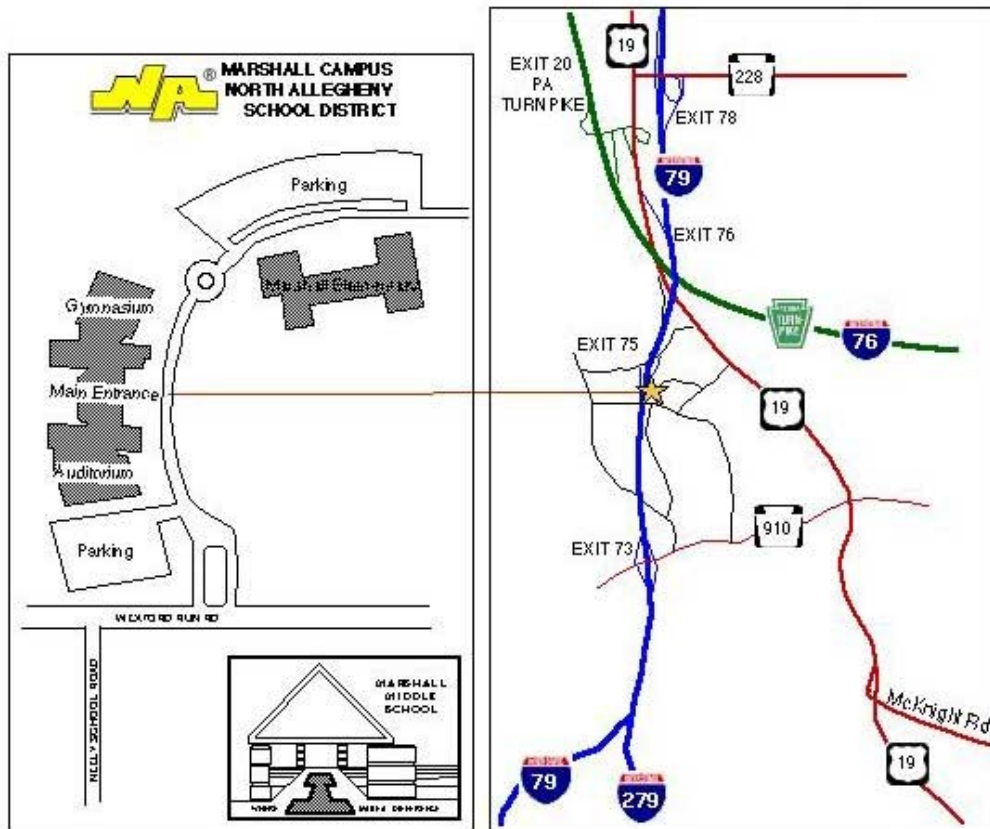

North Allegheny – Beeman Field –

Exit I-79 at Wexford #73.

From the North turn LEFT onto Route 910 from the ramp and cross over I-79 and pass the shopping centers.

At the top of the hill turn LEFT onto Mingo Road. Travel .5 miles

Turn RIGHT onto Neely School Road and follow to its end.

Turn RIGHT onto Wexford Run Road & then immediately LEFT into the Marshall Campus

Or put this address into Mapquest or Google: 5135 Wexford Run Rd Wexford, PA 15090-7458

Beeman Field is located at the far end of the Marshall School Campus past both the Middle School and the Elementary School. Across from the main entrance to the Elementary School are two (2) soccer fields. Beeman is the LOWER field down past the turn-around circle in the school driveway. There is a sign indicating the field posted on the hill as you look to the field from the driveway.