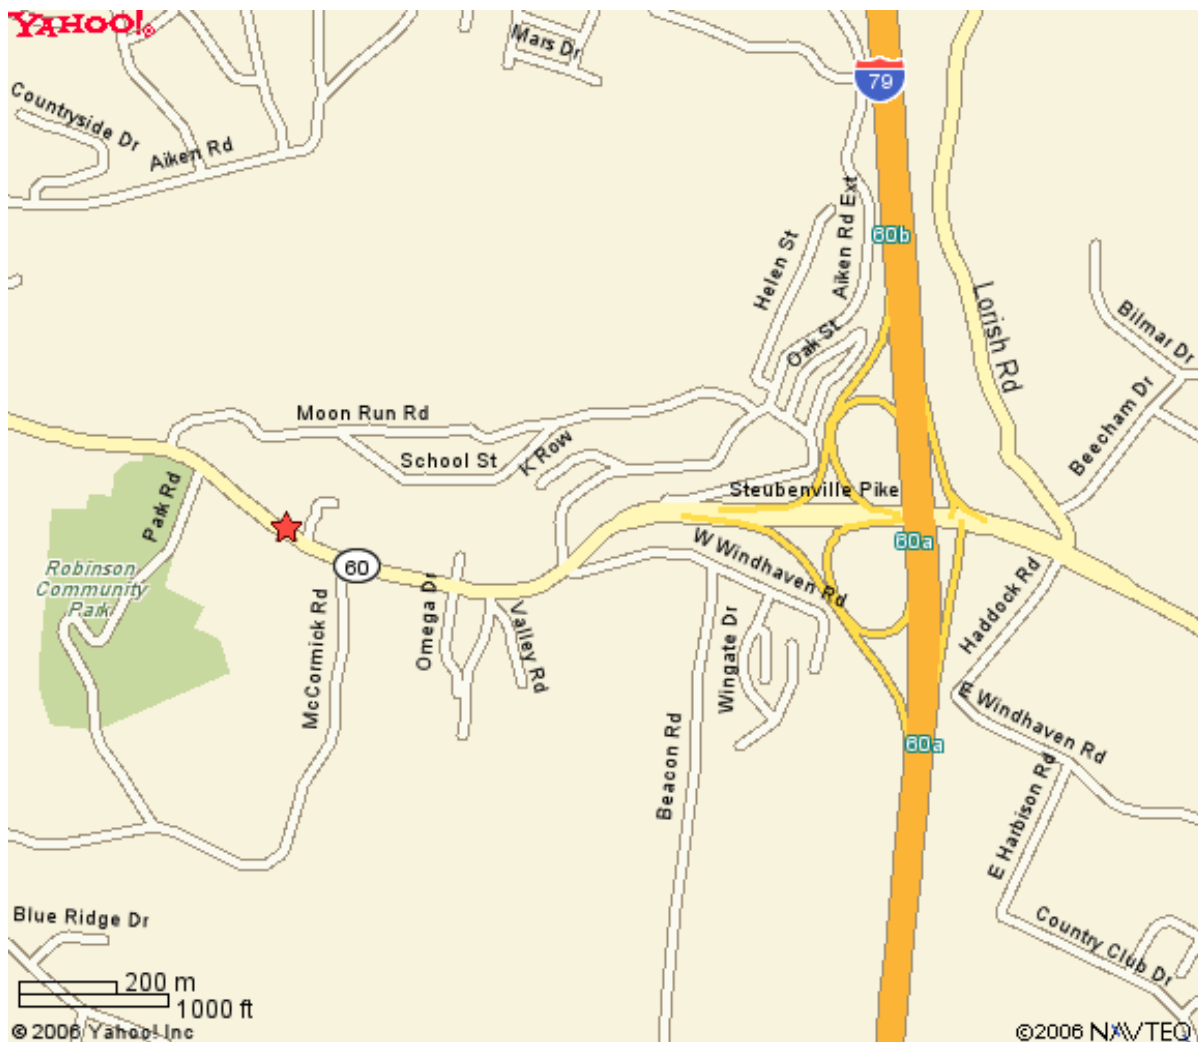

Montour Youth Soccer Association Directions to the Burkett Soccer Field

- Our new field is now located in the lower portion of the Robinson Township - Burkett Sports Complex.
- From Interstate 79 take Exit 60A (old exit 16) onto Route 60 North and head toward the airport.
- If you are coming from the south, you will get off at Exit 60A (old exit 16) "Crafton Moon Run" and turn left at the light at the bottom of the exit ramp.
- If you are coming from the north, you will get off at Exit 60A (old exit 16A) "Airport Moon Run" and merge on to Route 60 North.
- In both cases, take Route 60 North (Steubenville Pike) for approximately one mile.
- You will go through one traffic light, if you come to a second light you have gone too far.
- Turn left just after the (former) Shell gas station onto McCormick Road.
- Follow McCormick Road for approximately 1/2 mile.
- Turn right into the park, there is a blue sign for Burkett Recreation and Sports Complex marking the road.
- The soccer field is 1/4 mile down the drive on the left. Parking is available on the driveway up to the field.
- If you are using an internet map service use 5476 Steubenville Pike, Mc Kees Rocks PA 15136 for an address and look for Robinson Community Park.