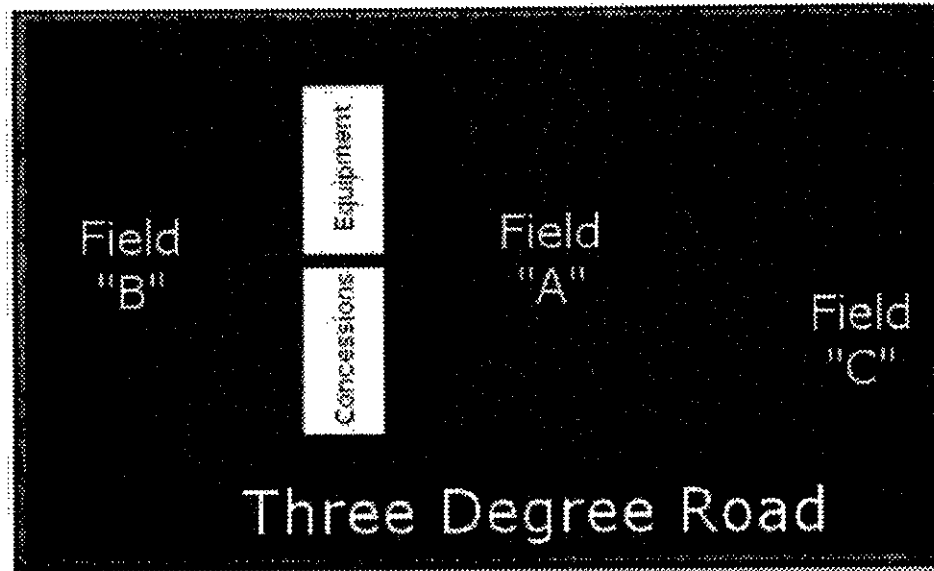

In-House Field Layout

Directions

From Butler, PA (14.4 Miles/20 Minutes)

- Turn RIGHT (South) onto SR-8 [SR-356] for 11.9 mi
- Bear RIGHT (West) onto SR-228 [Route 228 W] for 2.4 r
- Turn RIGHT (North) onto Three Degree Rd for 0.1 mi

From Cranberry Twp Municipal Building, PA (8.3 Minutes)

- Turn RIGHT (South) onto US-19 [Route 19] for 1.0 mi
- Turn LEFT (East) onto SR-228 [Route 228] for 6.9 mi
- Turn LEFT (North) onto Three Degree Rd for 0.1 mi

From Pittsburgh (North Shore), PA (26.7 Miles/3 Minutes)

- Depart I-279 Exit 11A-B on I-279 (North) for 12.7 mi
- Continue (North) on I-79 for 6 mi
- At I-79 Exit 78, turn off onto Ramp for 0.7 mi