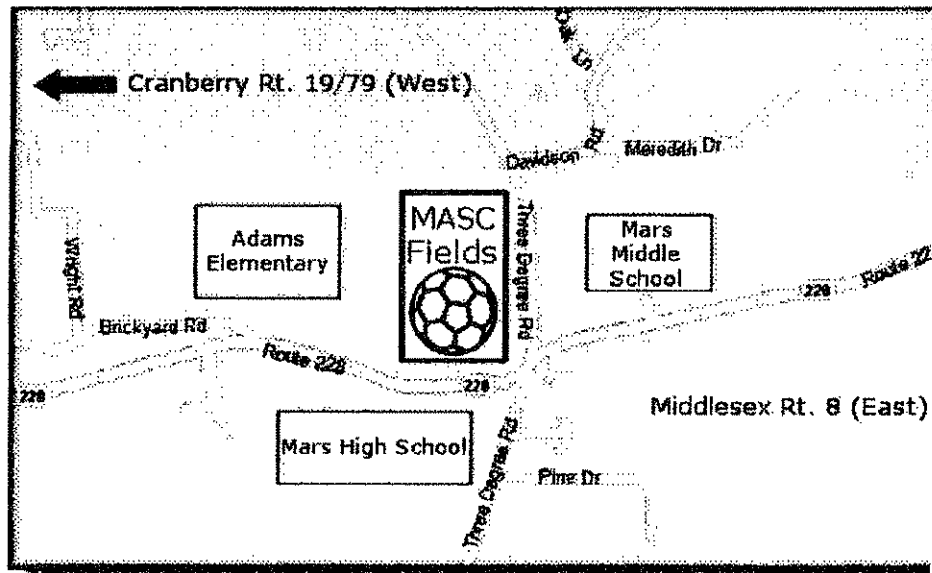

Field Directions

MASC Fields